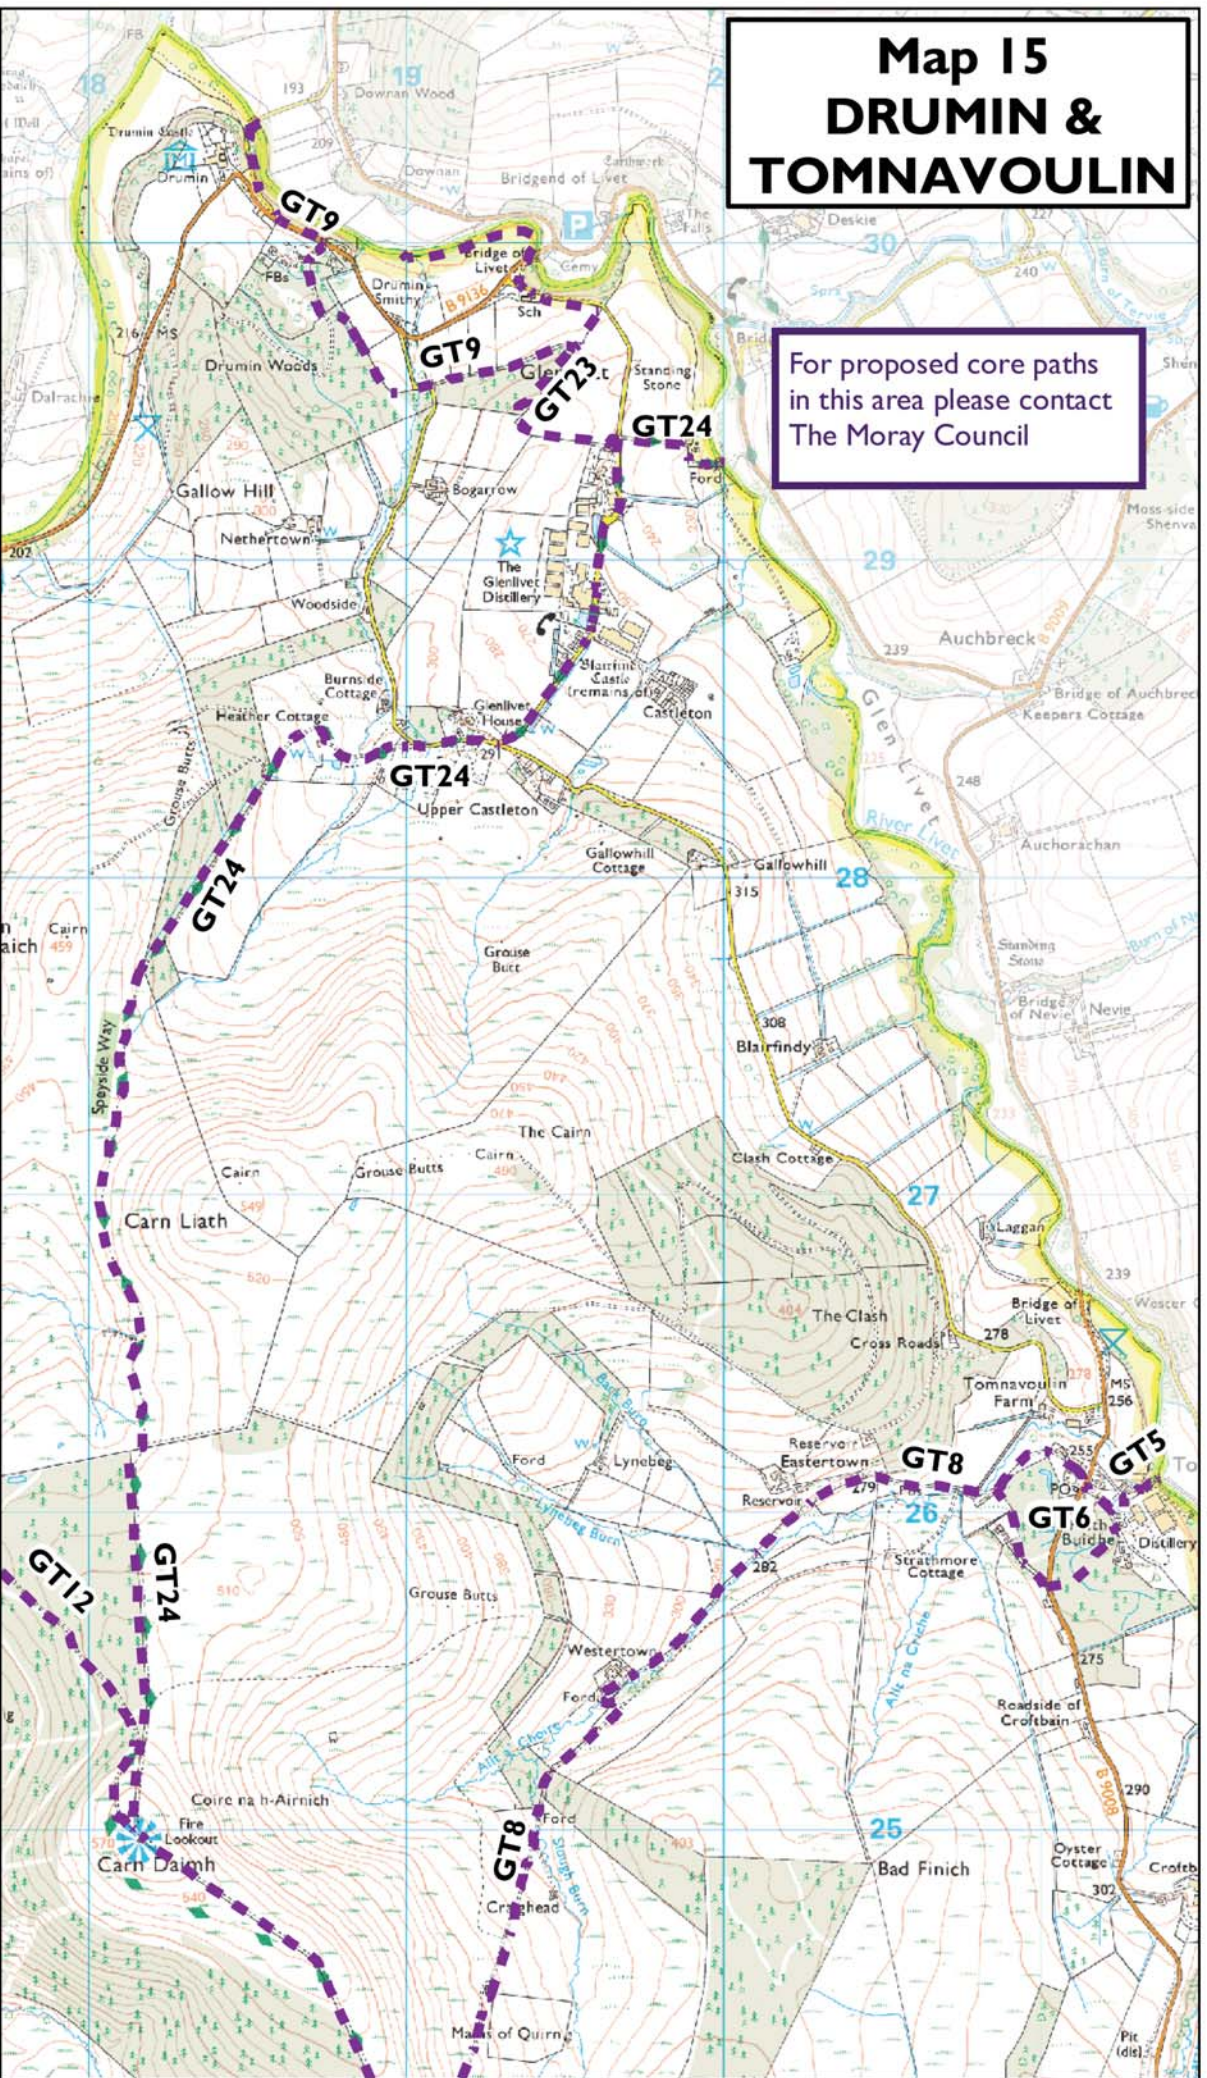

### Drumin and Tomnavoulin

<b>Drumin and Tomnavoulin Core Paths</b>	
Path Ref No	Path Name/Description
GT5	The Bochel Circuit
GT6	Tomnavoulin Community Path
GT8	Tomnavoulin to Cairn Daimh
GT9	Drumin Community Path
GT12	Glenconglass to Cairn Daimh
GT23	Drumin to Glenlivet Distillery
GT24	Speyside Way Spur

# Map 14 TOMINTOUL

# Map 15 DRUMIN & TOMNAVOULIN

## Map 15 DRUMIN & TOMNAVOULIN